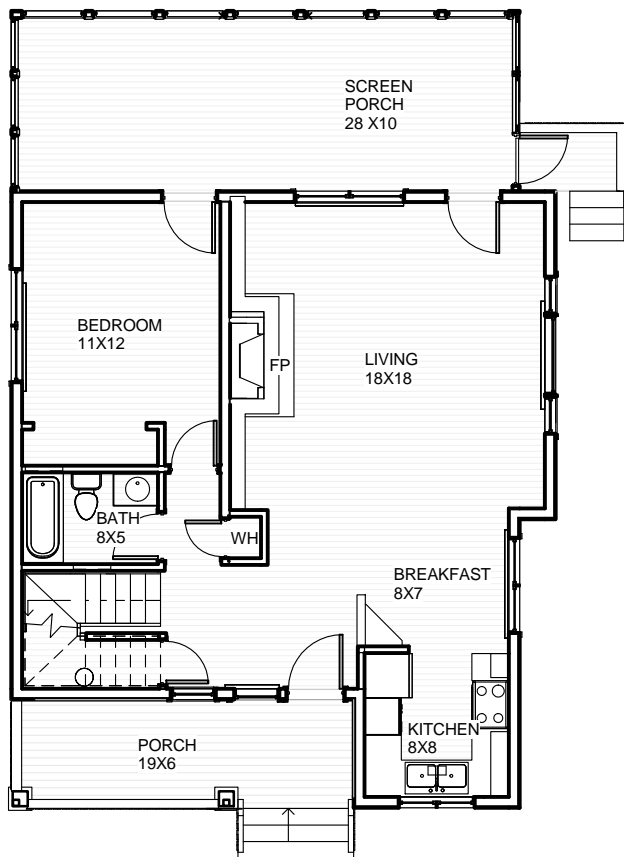

Meadow

MAIN LEVEL

UPPER LEVEL

AREA 1561 HEATED
290 S PORCH