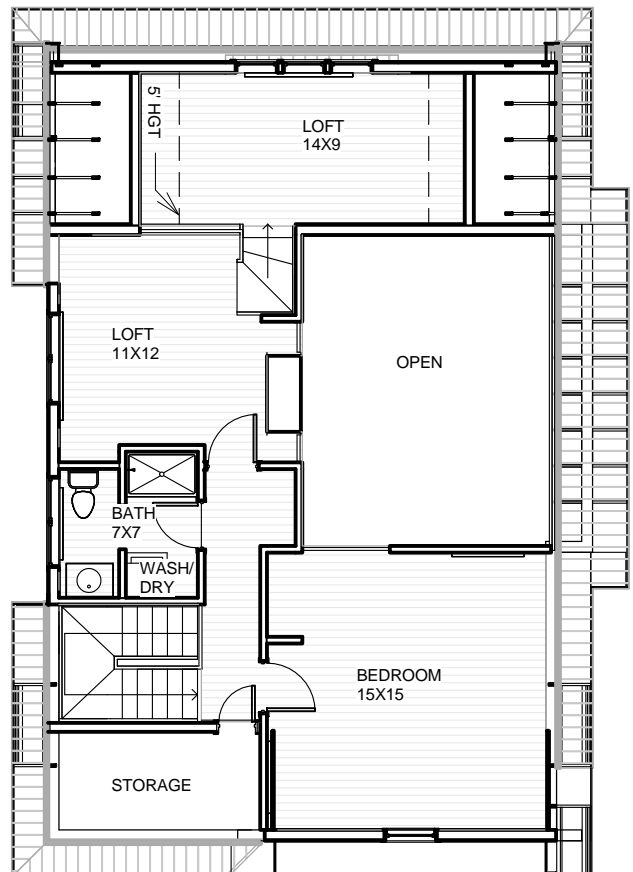

Meadow

MAIN LEVEL

UPPER LEVEL

AREA 1561 HEATED
290 S PORCH